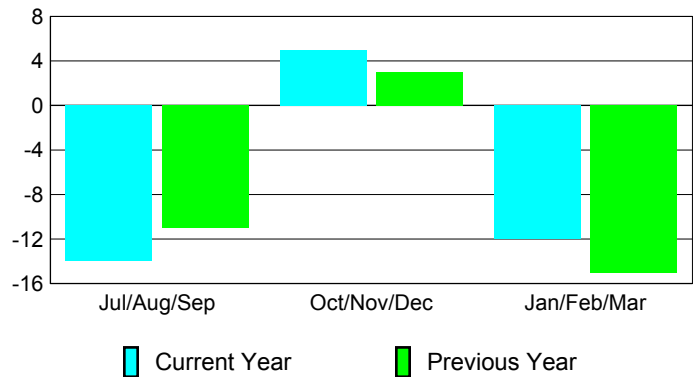

Membership Results 2008-2009

Membership 2007-2008

Month	Net Memb Goal	Actual New Memb	Actual Dropped Memb	Gain/Loss of Memb	Gain/Loss of Memb
Jul/Aug/Sep	6	32	-46	-14	-11
Oct/Nov/Dec	6	30	-25	5	3
Jan/Feb/Mar	6	33	-45	-12	-15
Totals	18	95	-116	-21	-23

Membership Results 2008-2009

Goal, New, Dropped, Gain/Loss

Comparison of Membership Gain/Loss

Current Year Compared to the Previous Year

Gender Comparison 2008-2009