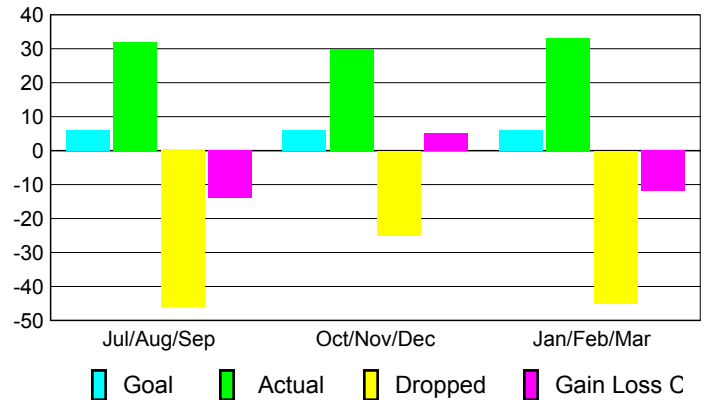

Membership Results 2008-2009

Goal, New, Dropped, Gain/Loss